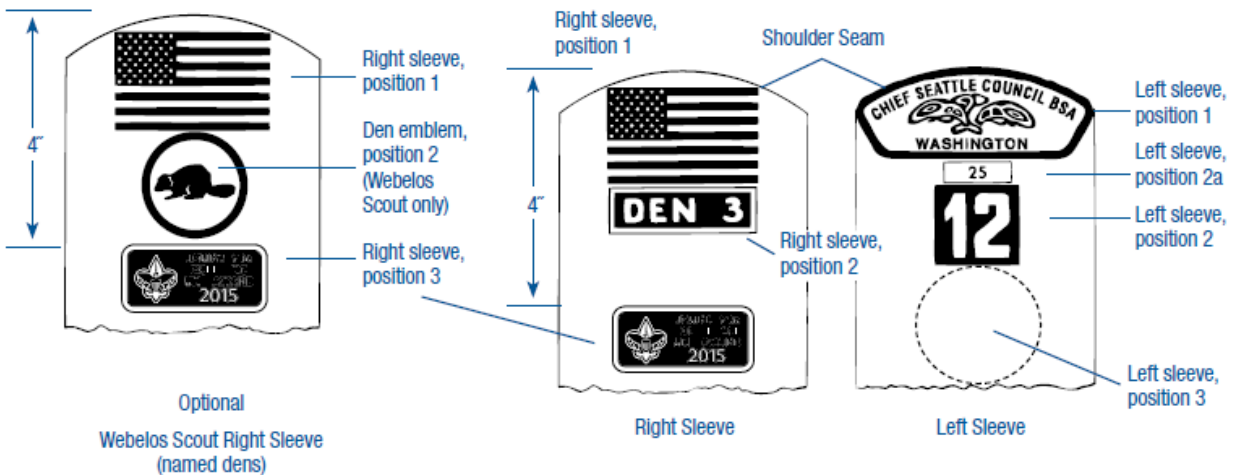

Pack 241

Uniform and Scout Shop Information

As a member of Pack 241, your Scout will need to have the following for meetings and activities:

- Official Handbook for their Rank (Tiger, Wolf, Bear, Webelo I or II)
- Official Uniform consisting of a:
  - Shirt (only one of the following is necessary)
    - Blue Shirt (Tiger, Wolf, Bear, Webelo I, Webelo II) - long or short sleeves
    - Tan Shirt (Webelo I, Webelo II) - long or short sleeves
  - Cap (rank-specific)
  - Belt
  - Buckle (rank-specific)
  - Neckerchief (rank-specific)
  - Neckerchief Slide (rank-specific)
  - Patches
    - Left Sleeve
      - Council Patch (i.e. Great Southwest Council)
      - Unit Numerals (i.e. 2-4-1)
    - Right Sleeve
      - Den/Patrol Patch (only one of the following is necessary)
        - Den Numeral Strip (e.g. Den 1) – Tiger, Wolf, Bear
        - Patrol Patch (e.g. Rattlesnakes) – Webelo I, Webelo II
    - Front Left Chest – World Crest Patch (i.e. Fleur de lis) centered above left pocket and ½ way between the shoulder seam and top of the pocket.

Patch Locations are as follows:

Scout Shop Address is:

5841 Office Blvd NE
Albuquerque, NM 87109
505.345.3256

M-F 9:00 – 5:00
Sat 9:00 – 1:00

BOY SCOUTS OF AMERICA®